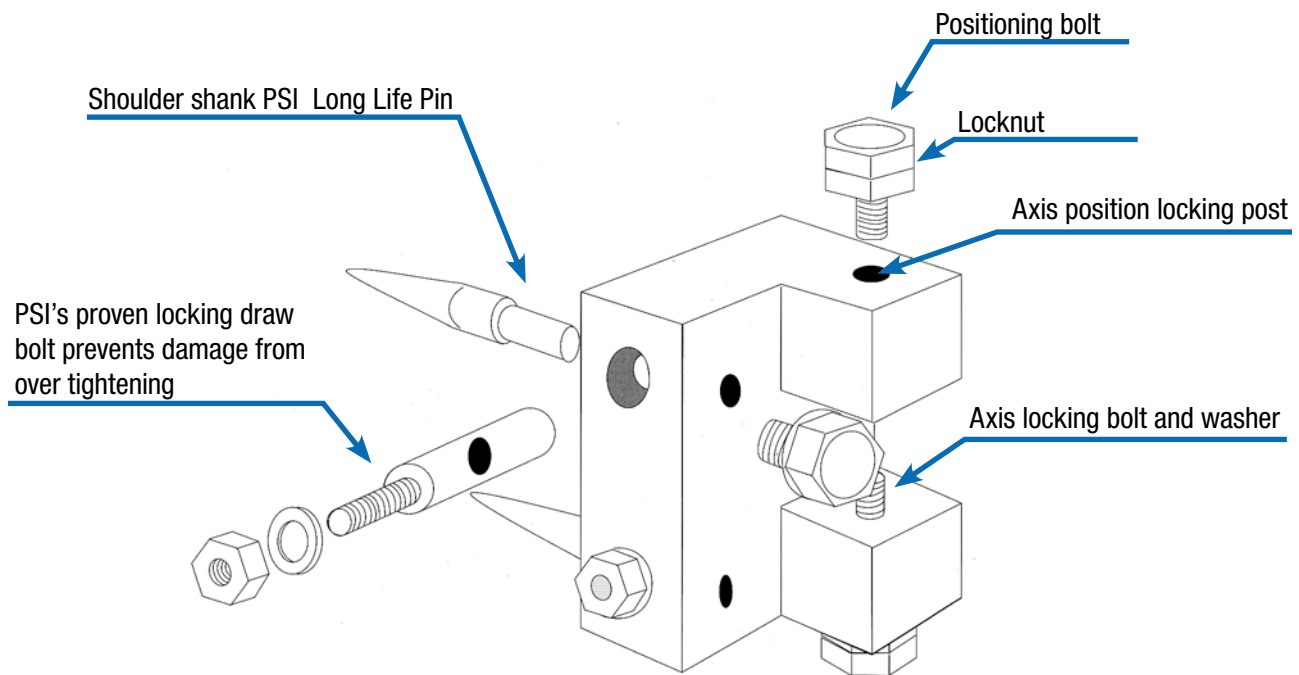

LOOK TO PSI
Performance • Service • Integrity

Quick Change Pin Holders 3-Point, Positive Axis Positioning & Locking

To Order Call 800-237-8154 or Fax 800-330-3800

PRACTICAL SYSTEMS INC.

11617 Prospect Road • Odessa, FL 33556
(727) 376-7900 • Fax (727) 372-1900
(800) 237-8154 • Fax (800) 330-3800
www.LookToPSI.com