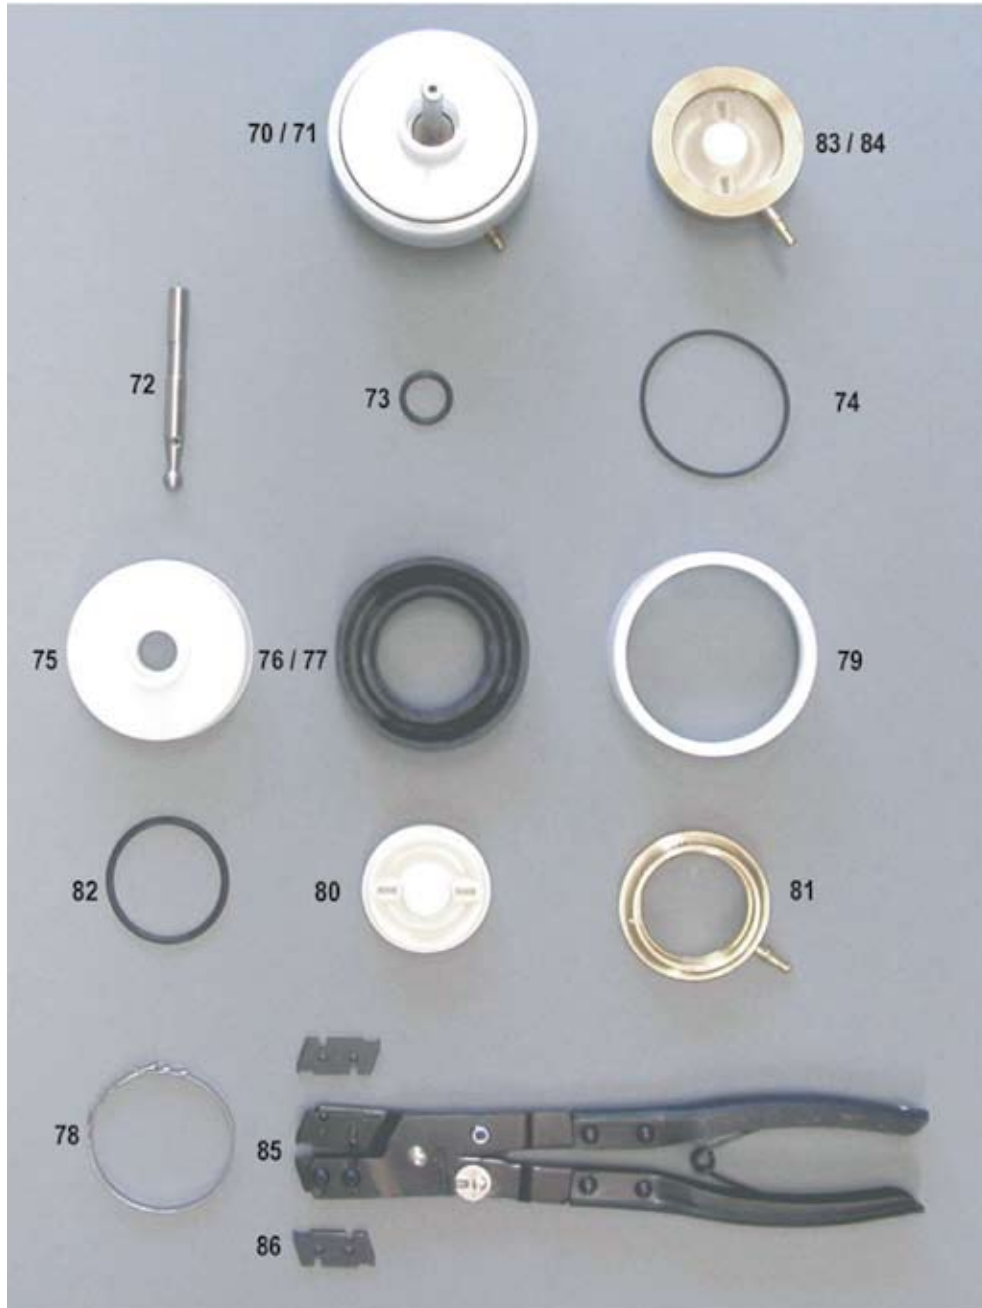

LOOK TO PSI
Performance • Service • Integrity

Pneumatic Reception Chuck Parts

To Order Call 800-237-8154 or Fax 800-330-3800

PRACTICAL SYSTEMS INC.

11617 Prospect Road • Odessa, FL 33556
(727) 376-7900 • Fax (727) 372-1900
(800) 237-8154 • Fax (800) 330-3800
www.LookToPSI.com