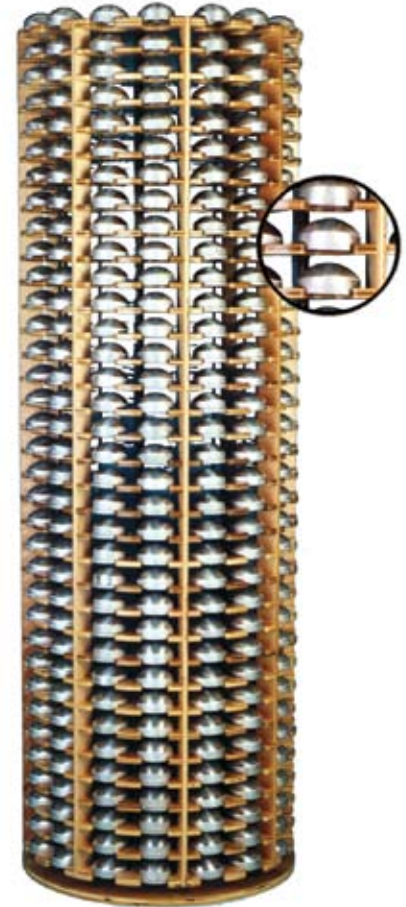

LOOK TO PSI
Performance • Service • Integrity

Slotted Shelf Lap Rack Model #3100B

The model 3100B single column lap rack is handmade with the craftsmanship you would expect from PSI. It has individual slotted compartments to protect tools from dings and dents caused by stacking. It is constructed from high grade birch hardwood plywood and sprayed with a durable polyurethane finish that will last for years. Its industrial quality bearings allow it to rotate freely with minimal effort, even when fully loaded. It offers a small footprint that allows it to fit in corners or other unusable spaces of no more than four square feet of floor space.

Features & Benefits

- Individual slotted compartments protect tools from dings and dents caused by stacking.
- Stores 560, 3.5" round laps on 35 shelves with 16 slots each.
- Constructed of high grade birch hardwood plywood and a durable polyurethane finish.
- Industrial quality bearings to allow rotation with minimum effort.
- 2' in diameter and 6' tall, its small footprint fits ideally in corners and other unusable spaces.

Specifications:

Capacity: 560, 3.5" laps
Dimensions: 2' dia. x 6' high
Floor space: 4 sq. ft.
Weight: 175 lbs.

To Order Call 800-237-8154 or Fax 800-330-3800

PRACTICAL SYSTEMS INC.

11617 Prospect Road • Odessa, FL 33556
(727) 376-7900 • Fax (727) 372-1900
(800) 237-8154 • Fax (800) 330-3800
www.LookToPSI.com